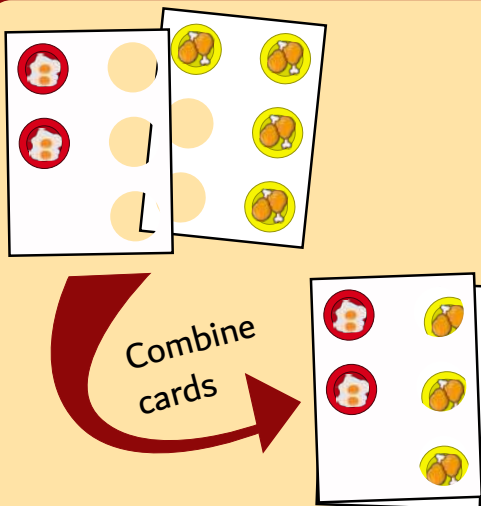

... a tricky restaurant game

STRESSED WAITERS

2-5

30 min

age 8+

Overview

You are a waiter in a restaurant with a limited number of tables..

Combine customers, dinners and coffees to get maximum points

How to play

- Get and combine diners and coffees from the kitchen
- Bring the customers to the table to serve them what they ask for.
- Serve the coffees taking care not to leave dirty dishes

Watch out for the banana skins!!!

Components

7 restaurant tables

58 cards

- doble side printed
- with transparencies

64 customer tokens

5 meeples

8 banana peel tokens

5 token supports